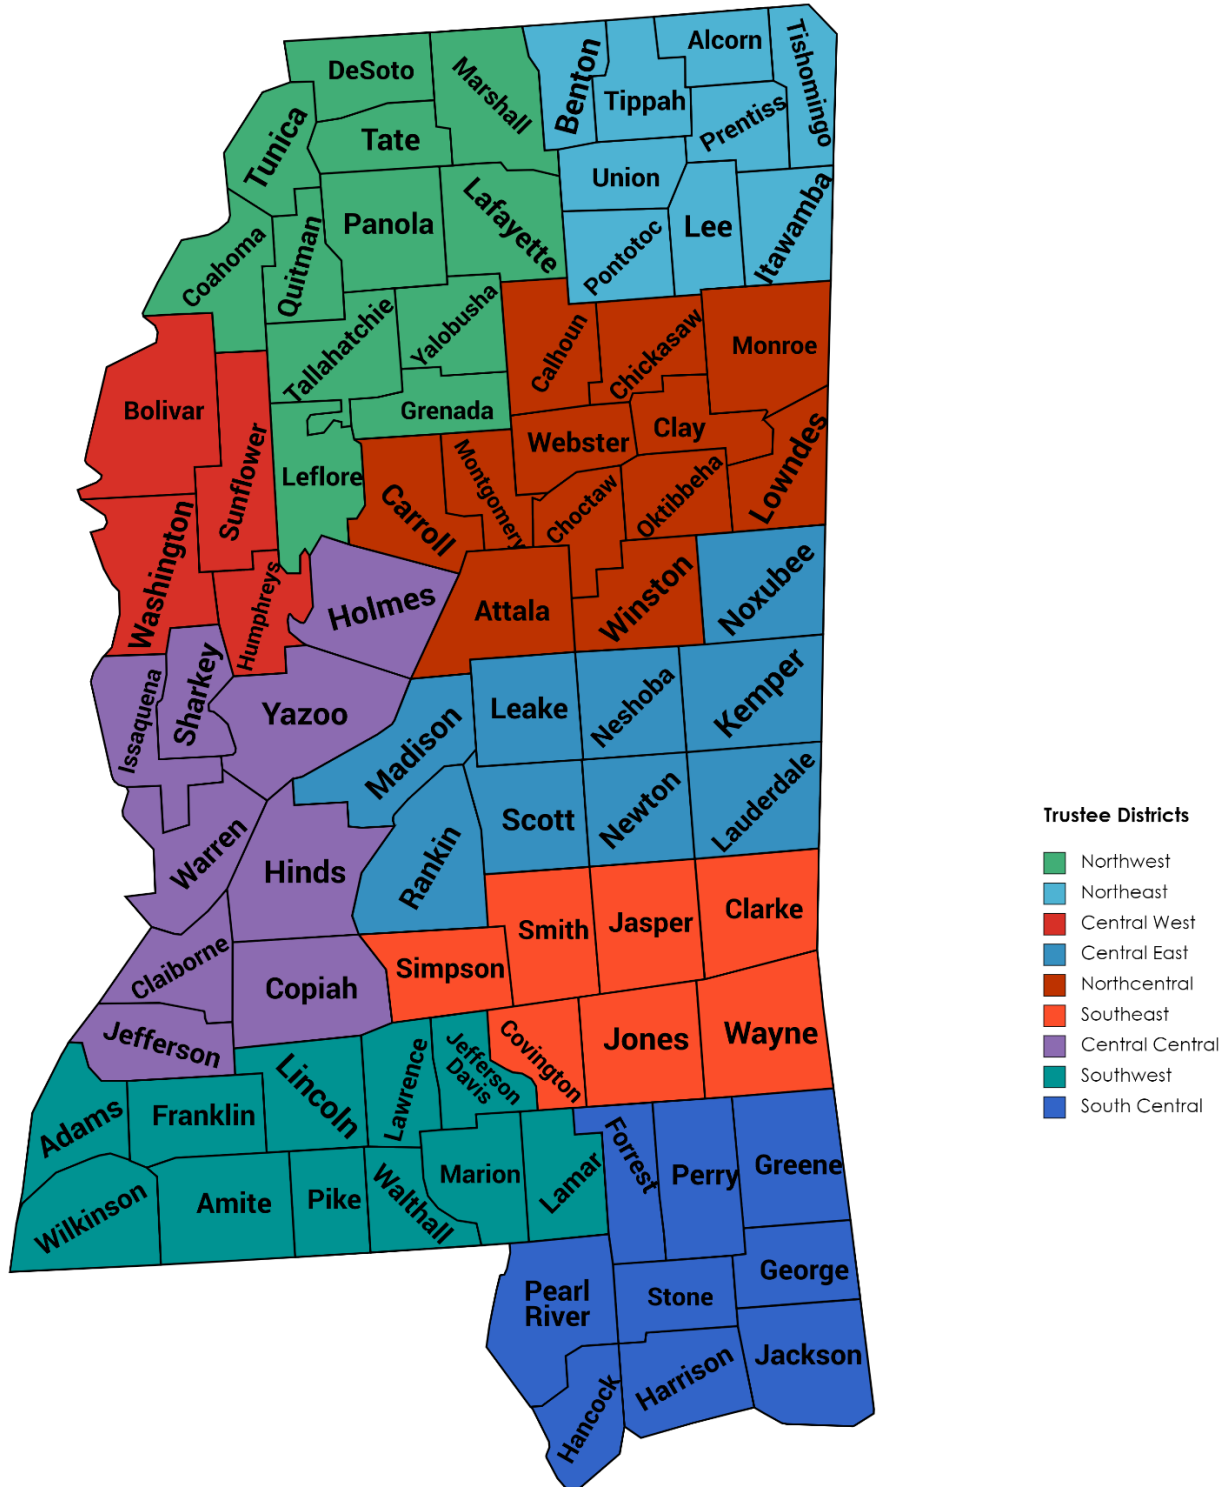

## Trustee Districts

**Northwest**

Tunica  
Hernando  
Horn Lake  
Olive Branch  
Southaven  
Walls  
Coldwater  
Senatobia  
Byhalia  
Holly Springs  
Potts Camp  
Clarksdale  
Coahoma  
Friars Point  
Jonestown  
Lula  
Lyon  
Crowder  
Falcon  
Lambert  
Marks  
Sledge  
Batesville  
Como  
Courtland  
Crenshaw  
Pope  
Sardis  
Abbeville  
Oxford  
Taylor  
Charleston  
Glendora  
Sumner  
Tutwiler  
Webb  
Coffeeville  
Oakland  
Water Valley  
Grenada  
Greenwood  
Itta Bena  
Morgan City  
Schlater  
Sidon

**Northeast**

Ashland  
Hickory Flat  
Snow Lake Shores  
Blue Mountain  
Dumas  
Falkner  
Ripley  
Walnut  
Corinth  
Farmington  
Glen  
Kossuth  
Rienzi  
Booneville  
Jumpertown  
Marietta  
Belmont  
Burnsville  
Golden  
Iuka  
Paden  
Tishomingo  
Blue Springs  
Myrtle  
New Albany  
Algoma  
Ecru  
Pontotoc  
Sherman  
Thaxton  
Toccopola  
Baldwyn  
Guntown  
Nettleton  
Plantersville  
Saltillo  
Shannon  
Tupelo  
Verona  
Fulton  
Mantachie  
Tremont

**Central East**

Canton  
Flora  
Madison  
Gluckstadt  
Ridgeland  
Carthage  
Lena  
Walnut Grove  
Philadelphia  
Brooksville  
Macon  
Shuqualak  
DeKalb  
Scooba  
Brandon  
Florence  
Flowood  
Pearl  
Pelahatchie  
Puckett  
Richland  
Forest  
Lake  
Morton  
Sebastopol  
Chunky  
Decatur  
Hickory  
Newton  
Union  
Meridian  
Carthage

**Southeast**

D'lo  
Magee  
Mendenhall  
Braxton  
Mize  
Polkville  
Raleigh  
Sylvarena  
Taylorsville  
Bay Springs  
Heidelberg  
Louin  
Montrose  
Enterprise  
Pachuta  
Quitman  
Shubuta  
Stonewall  
Collins  
Mount Olive  
Seminary  
Ellisville  
Laurel  
Sandersville  
Soso  
Waynesboro